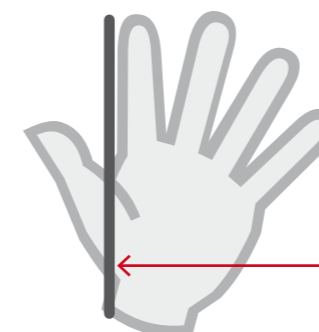

Misure guanti / Gloves sizes

Misura palmo / Palm sizes

(S) 8"
(M) 9"
(L) 10"
(XL) 11"

DOVE ORDINARE ORDER SHOULD BE PLACED TO

VEGA HOLSTER

Vega holster srl Via Di Mezzo 31 • 56030 Calcinai (PISA) Italy
Phone ++39 0587 489190 Fax ++39 0587 489901
e.mail: info@vegaholster.it - Web site: www.vegaholster.com