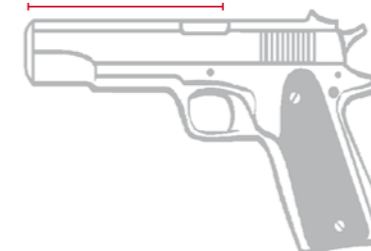

ORDERING INFORMATION

To fill right the order it's necessary to insert:

- Item Code with descriptions (for holster see the fit chart table pagg. 116/117/118/119/120)
- Color
- Right or left hand
- For holsters specific name and model of the gun, caliber, size of the barrel (to be measure as indicated)
- For belts specific size (to be measure as indicated)
- For gloves specific size (to be measured as indicated)

SCHEMI E TABELLE MISURE

MISURA / MEASURE

MISURA / MEASURE

MISURA / MEASURE

* Taglie cinture e cinturoni in cuoio / Leather belts sizes				
	Small	Medium	Large	X/Large
Centro foro / Middle hole	84	96	108	120
Totale / Total	103	115	127	140
da minima a massima / minimum to maximum	76-91	89-103	101-115	113-127

* Taglie cinture cordura / Cordura belts sizes			
	I	II	III
da minima / minimum	80	100	110
a massima / maximum	105	125	135

* Taglie cinture tiro dinamico / Pratical shooting belts sizes							
	I	II	III	IV	V	VI	VII
Foro centrale di 9 / Middle hole of 9	80	86	92	98	104	110	116